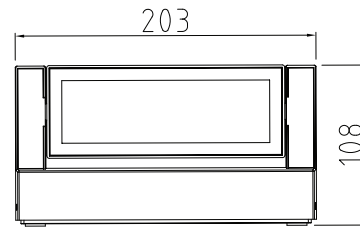

WALL LAMP OUTDOOR LIGHT

TECHNICAL SHEET

KL-472

KEYLIGHT

SPAIN

PRODUCTOS DE ILUMINACION

FEATURES

- 220-240V
- CE ROHS Certified
- Aluminum die-casting body
- PMMA Diffuser
- 3-years warranty

SPECIFICATIONS

Product Code	KL-472
Power	18W
Input	220-240V
Luminous flux	2000 lm
Color Temperature	2700k-6500k
Beam Angle	150°
Power factor	≥0.8
CRI	80
Finishing Colors	White/Silver Grey/Dark Grey/Black
LED Type	SMD
IP Rating	IP65 Class 1
Size	203mm*108mm*80mm
Warranty	3 years