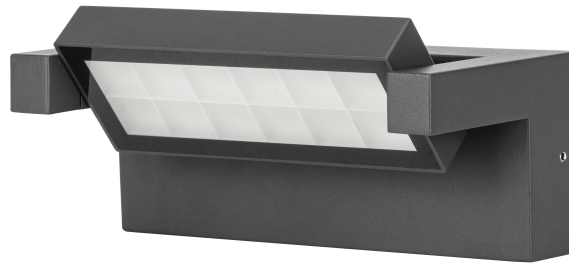

WALL LAMP OUTDOOR LIGHT

TECHNICAL SHEET

KL-472

KEYLIGHT

SPAIN

PRODUCTOS DE ILUMINACION

FEATURES

- 220-240V
- CE ROHS Certified
- Aluminum die-casting body
- PMMA Diffuser
- 3-years warranty

SPECIFICATIONS

Product Code	KL-472
Power	18W
Input	220-240V
Luminous flux	2000 lm
Color Temperature	2700k-6500k
Beam Angle	150°
Power factor	≥0.8
CRI	80
Finishing Colors	White/Silver Grey/Dark Grey/Black
LED Type	SMD
IP Rating	IP65 Class 1
Size	203mm*108mm*80mm
Warranty	3 years