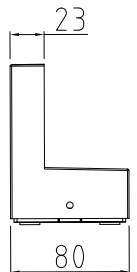

WALL LAMP OUTDOOR LIGHT

TECHNICAL SHEET

KL-472

KEYLIGHT

SPAIN

PRODUCTOS DE ILUMINACION

FEATURES

- 220-240V
- CE ROHS Certified
- Aluminum die-casting body
- PMMA Diffuser
- 3-years warranty

SPECIFICATIONS

Product Code	KL-472
Power	18W
Input	220-240V
Luminous flux	2000 lm
Color Temperature	2700k-6500k
Beam Angle	150°
Power factor	≥0.8
CRI	80
Finishing Colors	White/Silver Grey/Dark Grey/Black
LED Type	SMD
IP Rating	IP65 Class 1
Size	203mm*108mm*80mm
Warranty	3 years